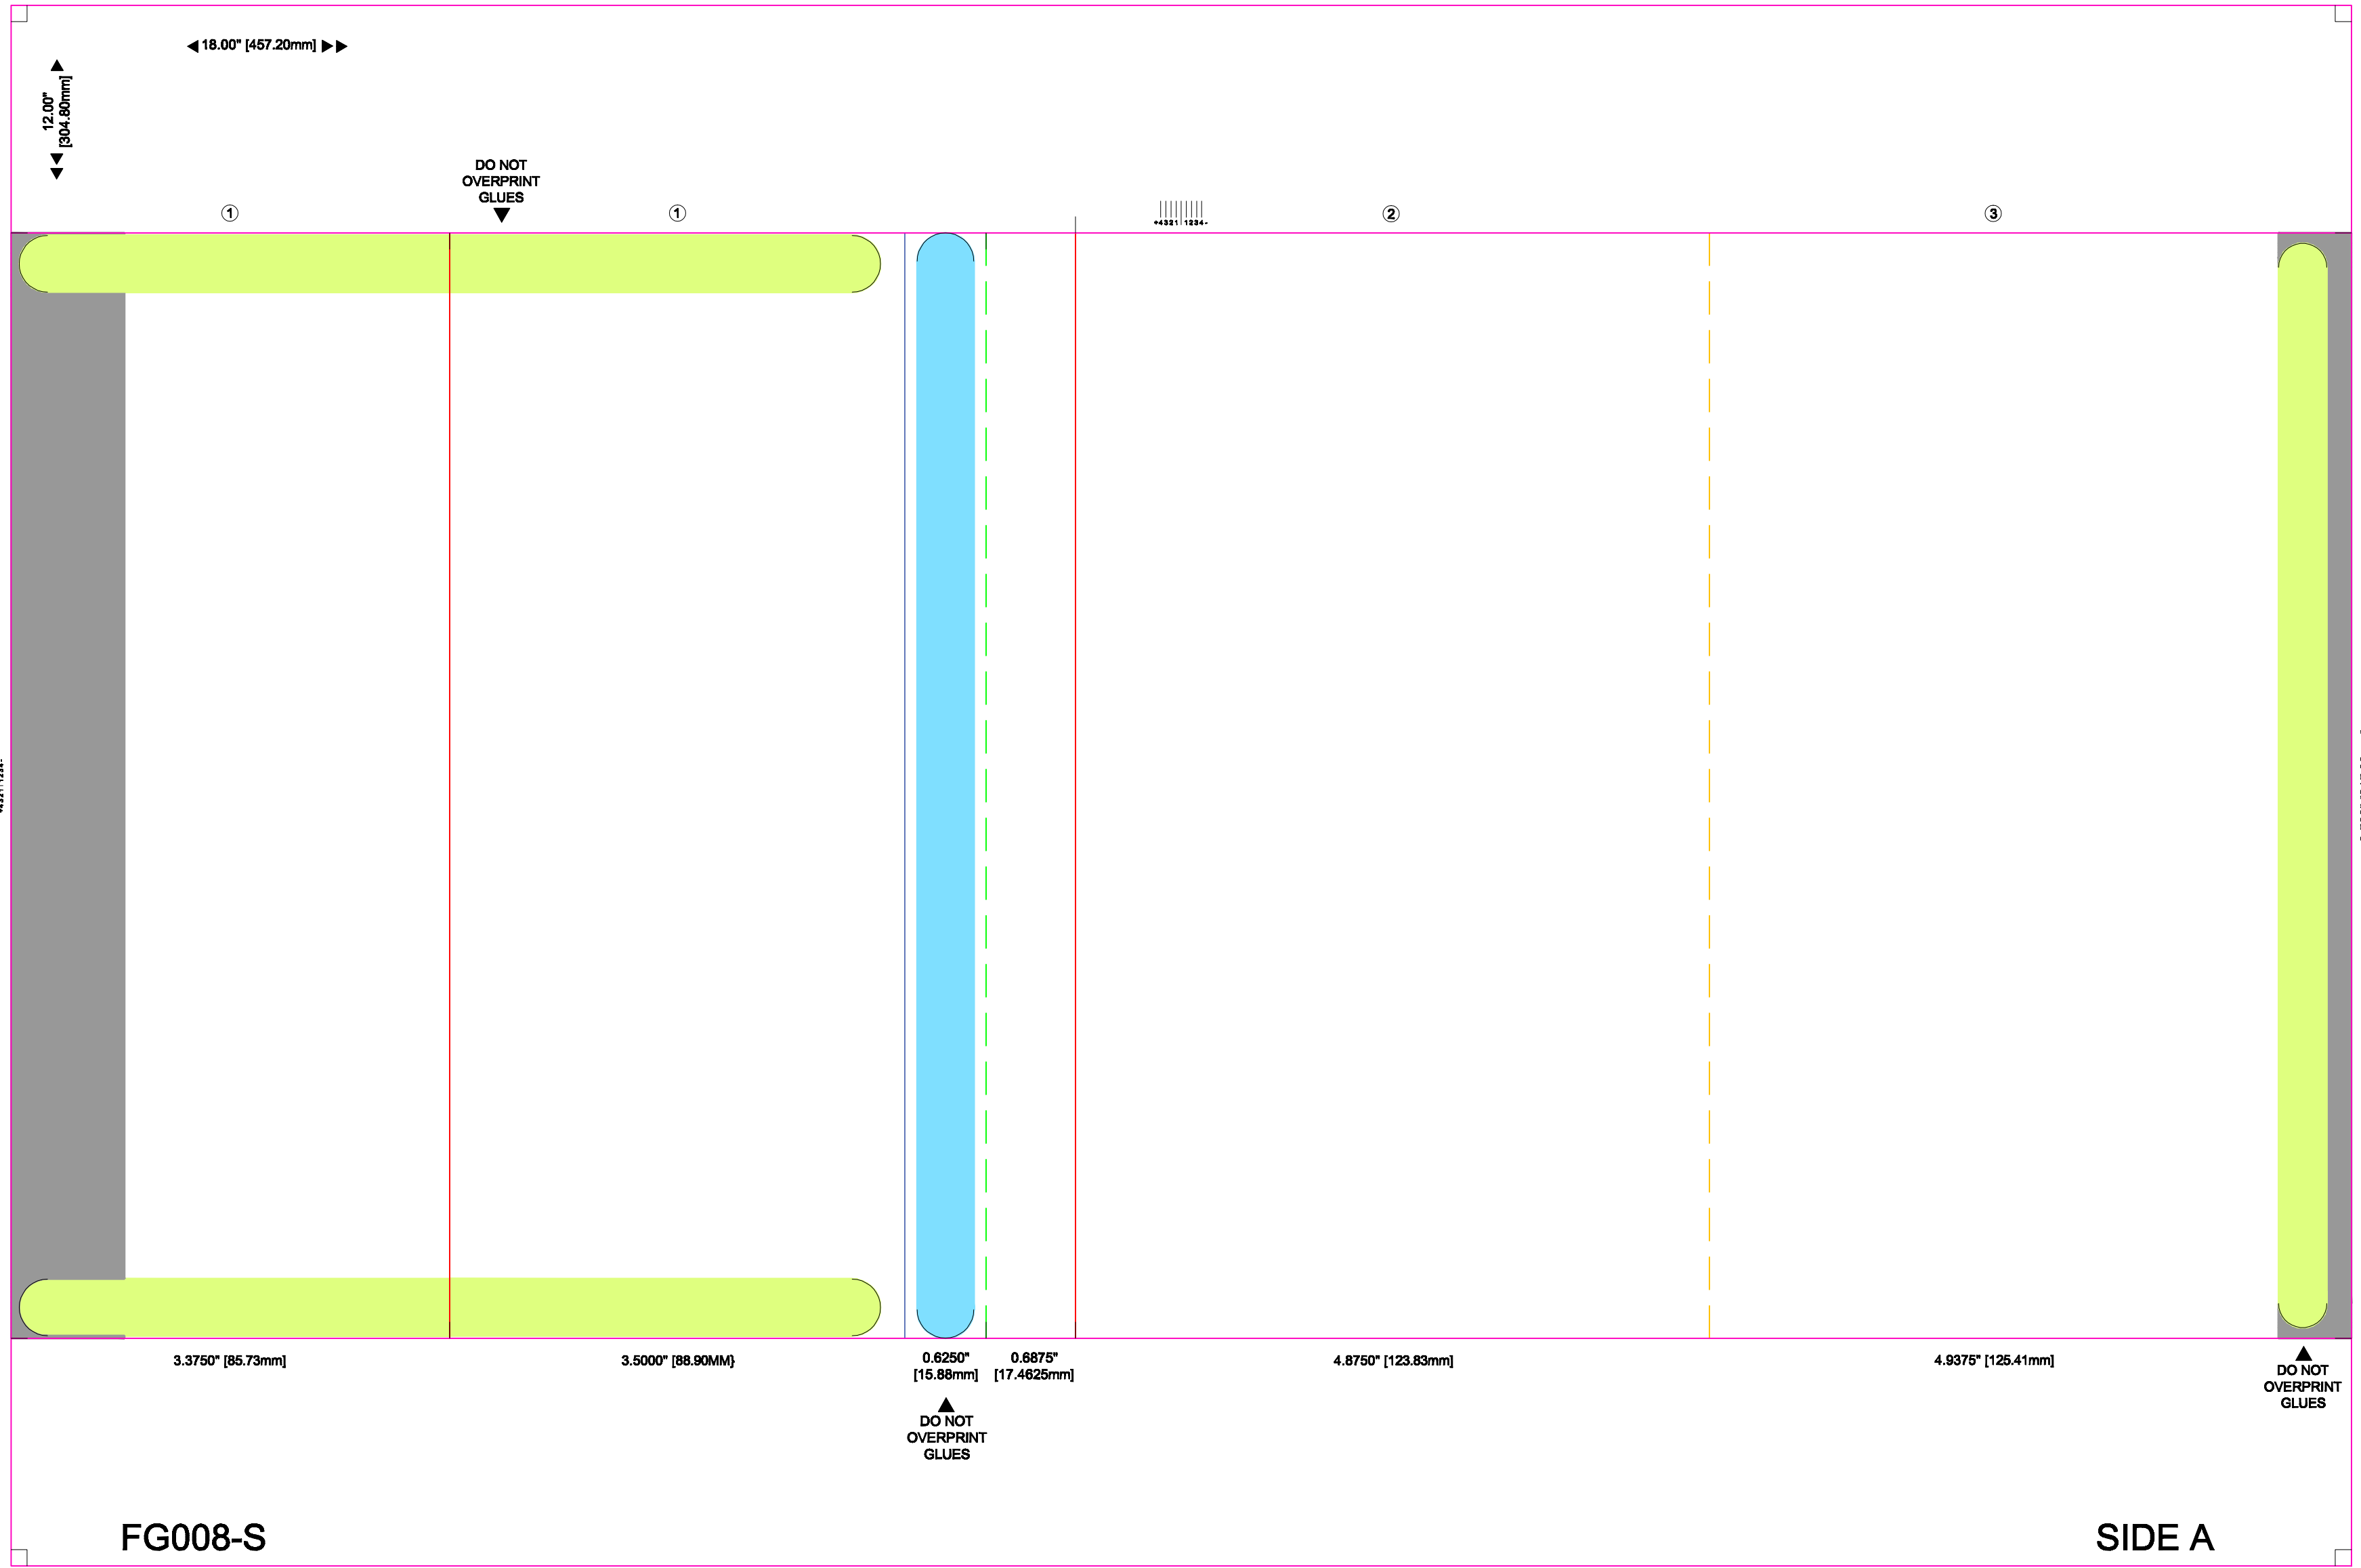

NEVER overprint with ink
or place any coating on
top of the cohesive or
remoist glue or where the
remoist will adhere

PATENT PENDING
1-866-832-0217
www.ConvertibleSolutions.com

LEGEND

- FOLD PERFS
- CUT SCORE
- FOLDS
- PERFS
- COHESIVE GLUE
- REMOIST GLUE
- NON-PRINTABLE AREA