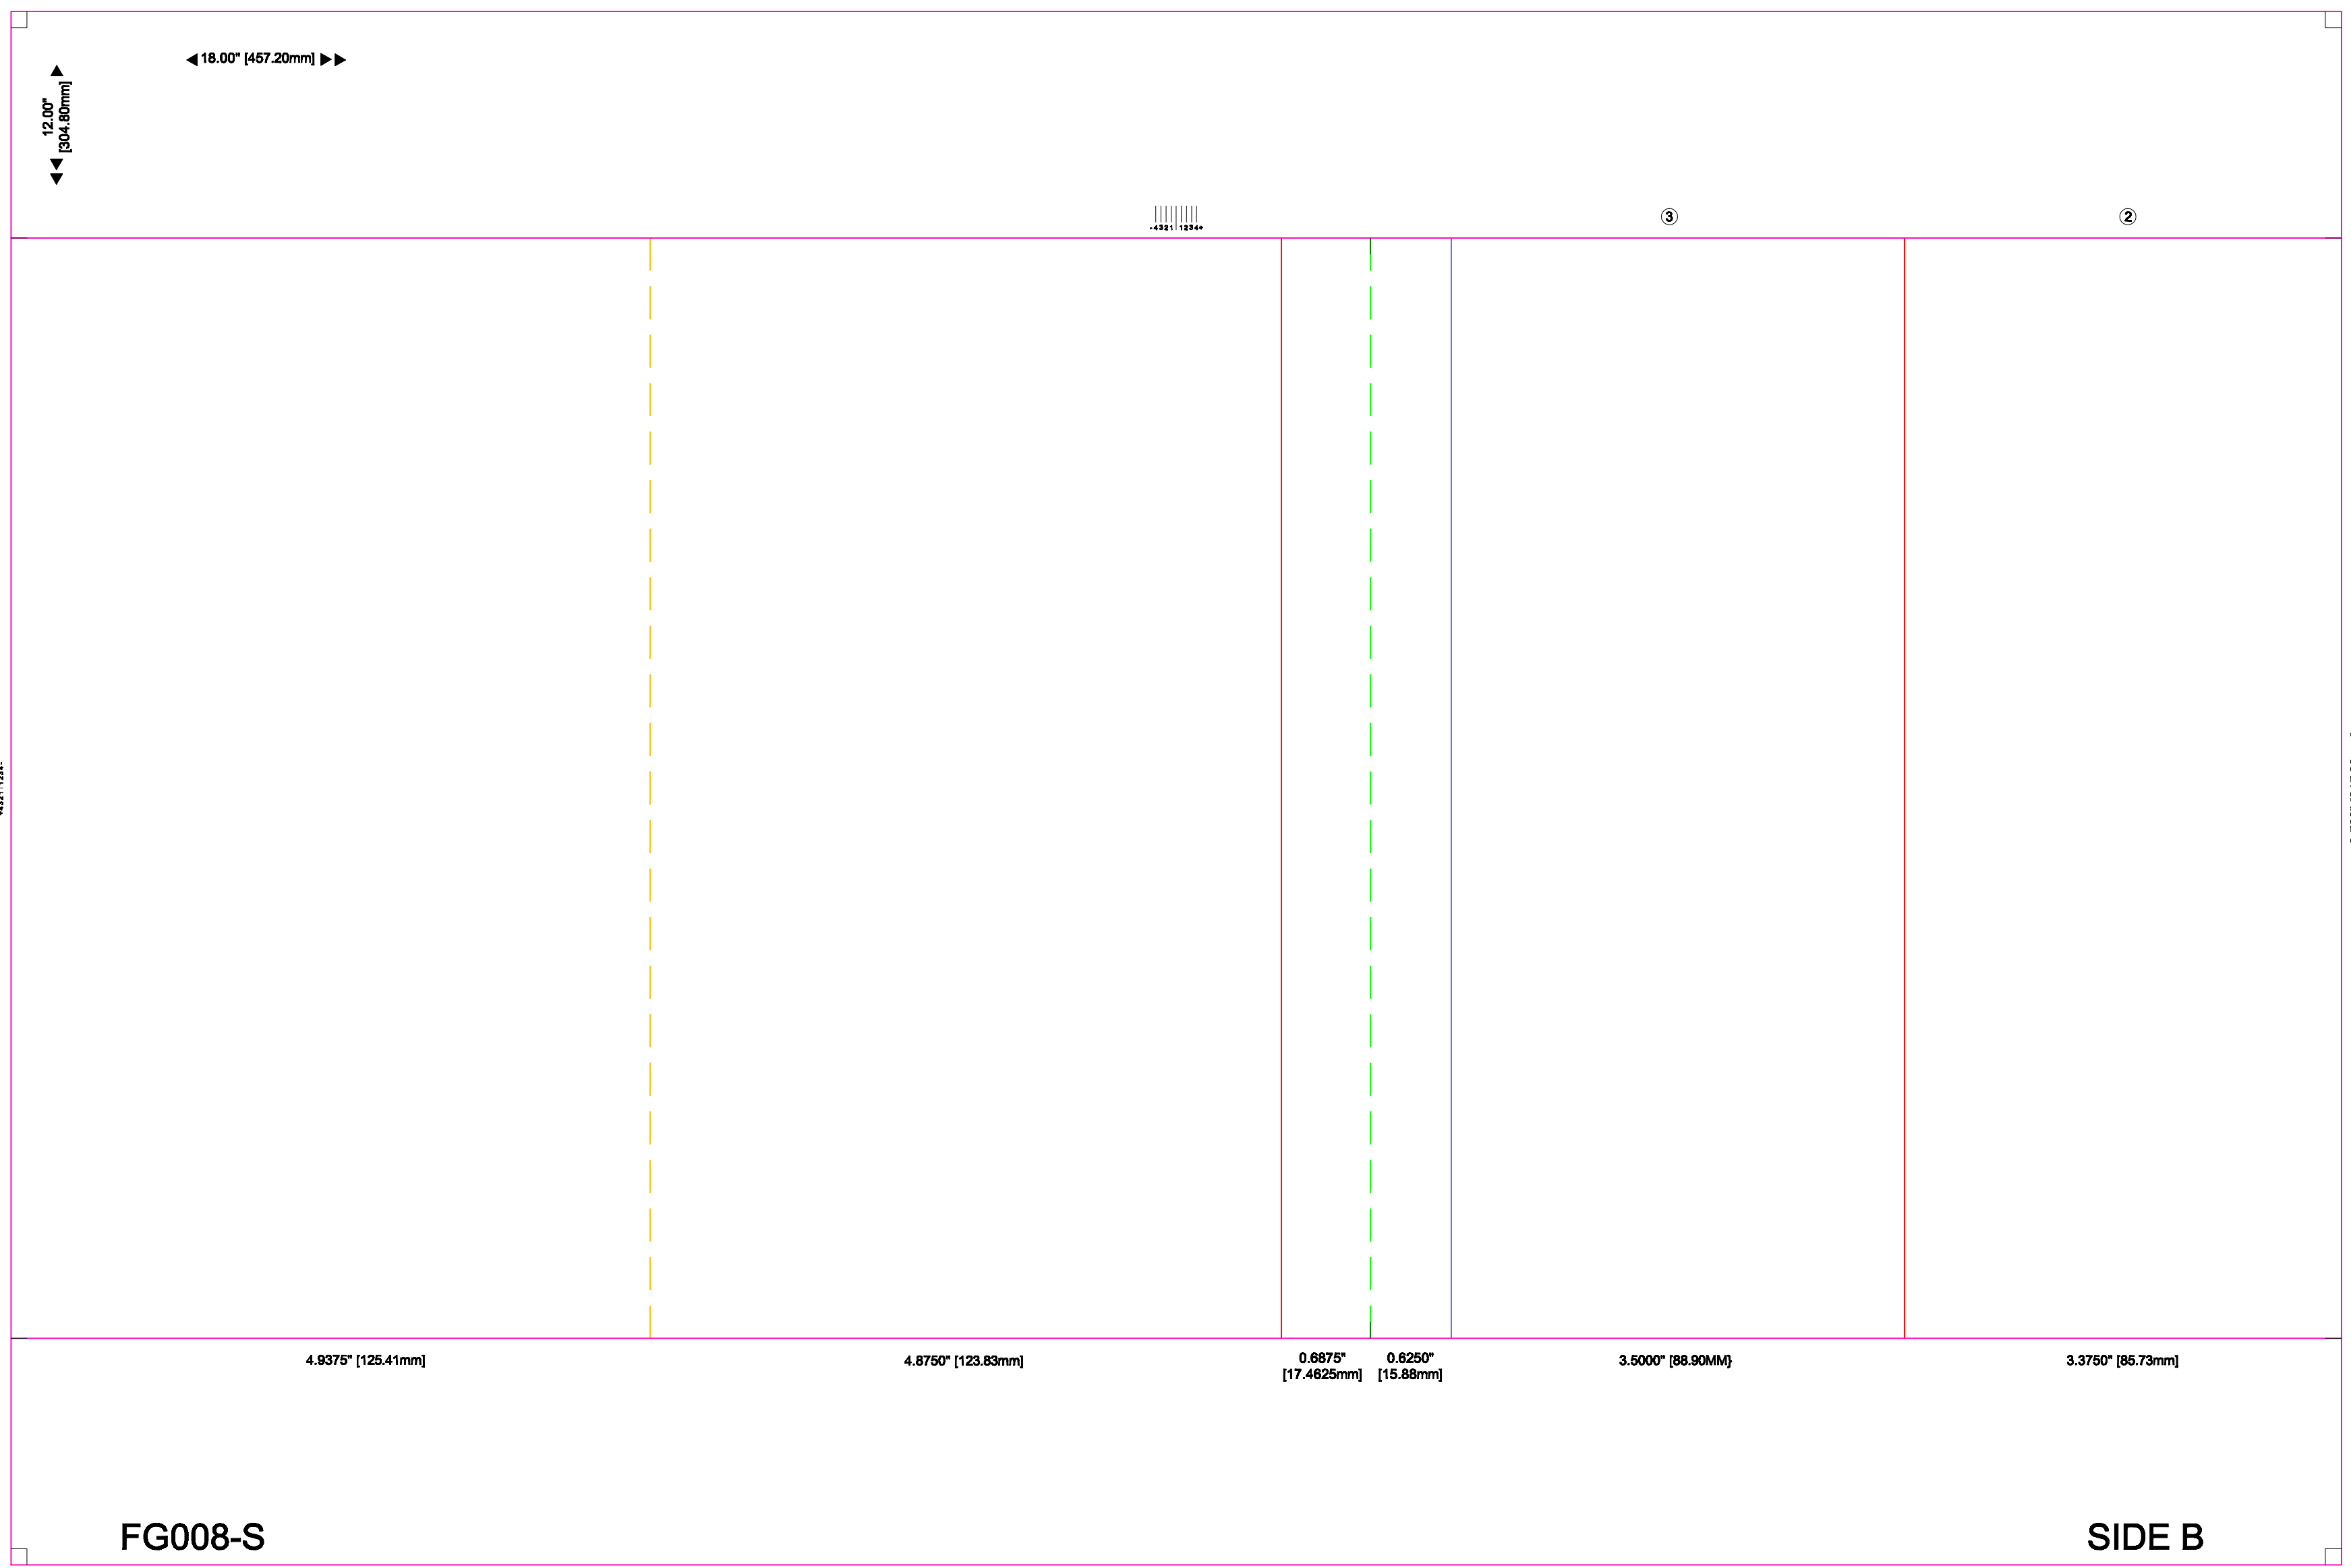

NEVER overprint with ink
or place any coating on
top of the cohesive or
remoist glue or where the
remoist will adhere

PATENT PENDING
1-866-832-0217
www.ConvertibleSolutions.com

LEGEND

- FOLD PERFS
- CUT SCORE
- FOLDS
- PERFS
- COHESIVE GLUE
- REMOIST GLUE
- NON-PRINTABLE AREA